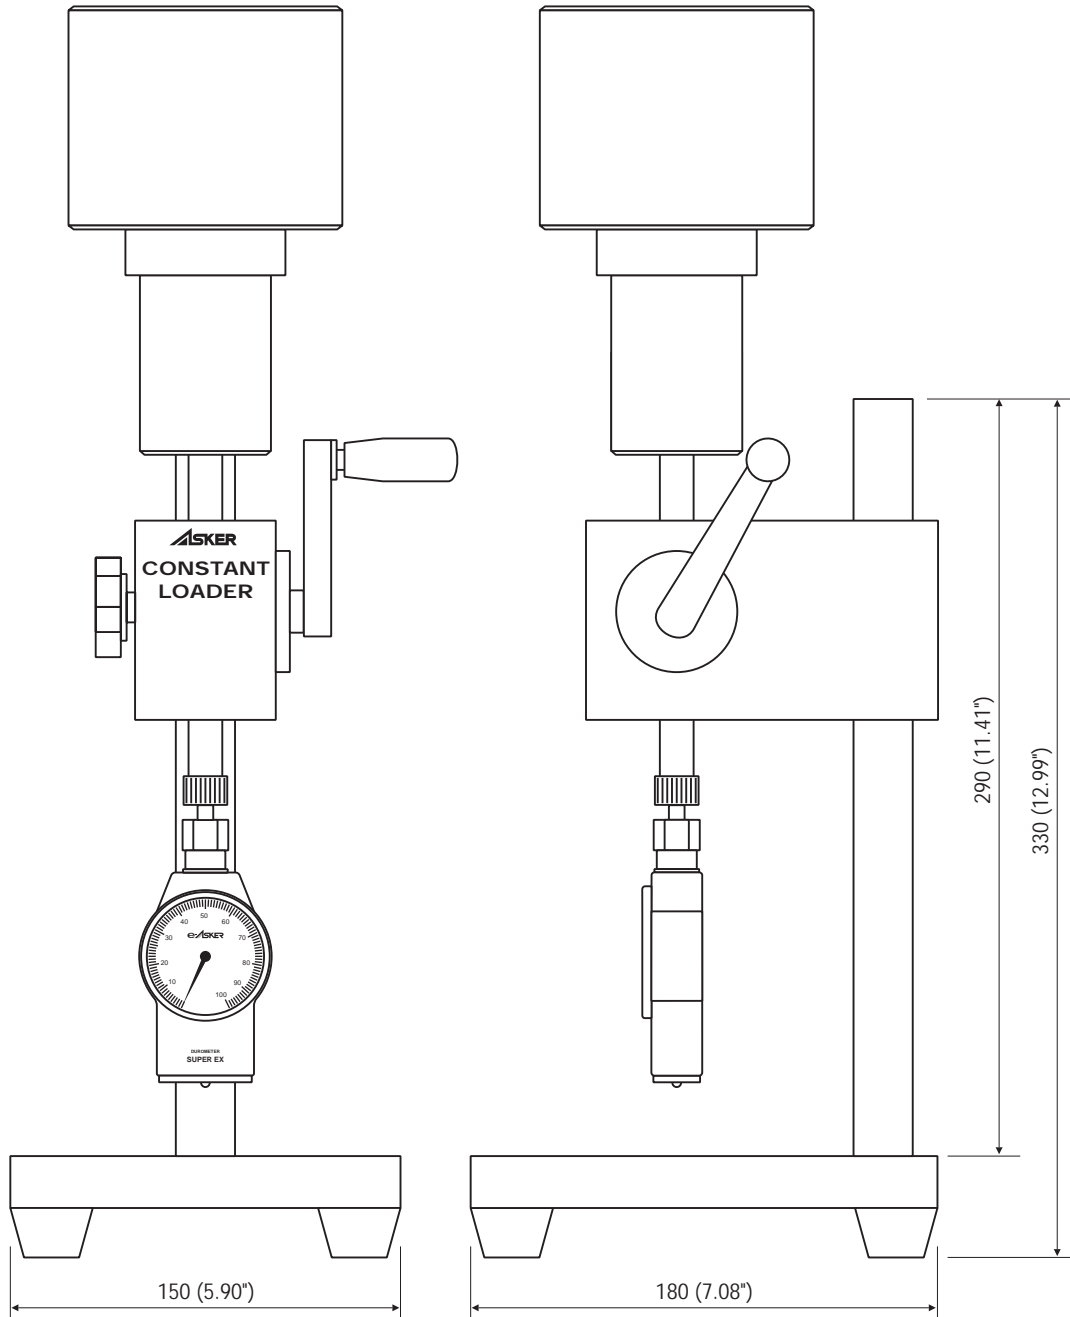

Asker Durometer Constant Load Stand Model e-1000 and e-5000

Dimensions for e-1000 and e-5000 are the same except for the weight.